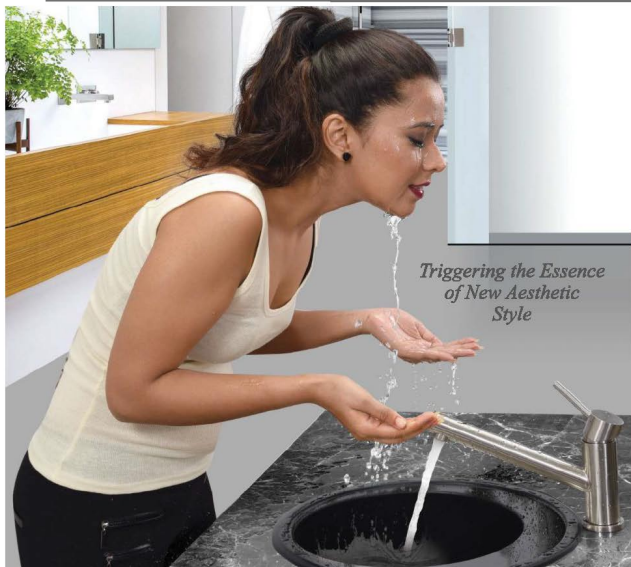

*Triggering the Essence
of New Aesthetic
Style*