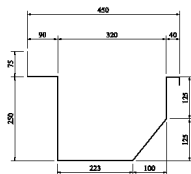

Drinking Water Sink

Model Code	Size	Faucet Hole Ø (mm)	Material	Thickness	Finish	Price
ADWS301	610x450x250mm (24x18x10)	o	Al/Si 304(18/8)SS	1.5MM	Satin	₹ 30,990/-
ADWS302	1000x450x250mm (40x20x10)	o o	Al/Si 304(18/8)SS	1.5MM	Satin	₹ 39,990/-
ADWS303	1500x450x250mm (60x18x10)	o o o	Al/Si 304(18/8)SS	1.5MM	Satin	₹ 47,990/-