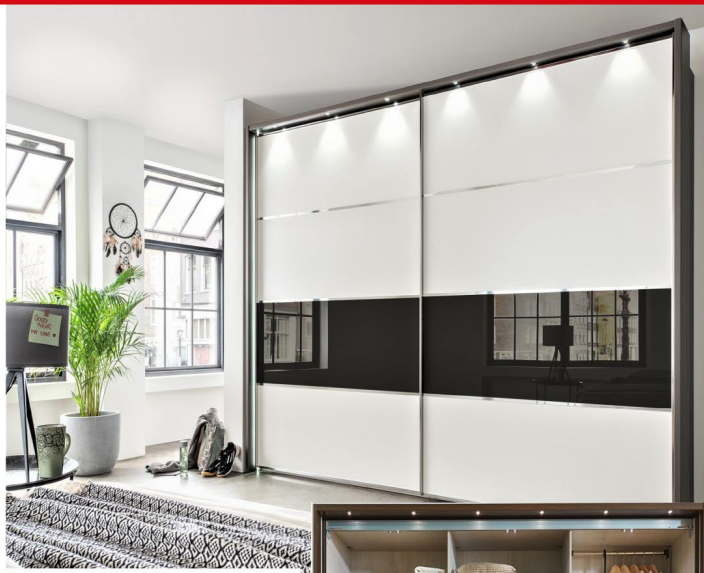

Vertical Grating without frame

Clean - Out Cover

Clean - Out Cover

Model Code	Overall Size	MRP (₹)	Model Code	Overall Size	MRP (₹)	Model Code	Overall Size	MRP (₹)
A.4.V1.88	80x80mm/3"x3"	330/-	A.4.R2.102C	102mm Ø / 4" Ø	625/-	A.4.S2.102C	102x102mm / 4"x4"	660/-
A.4.V1.1010	100x100mm/4"x4"	425/-	A.4.R2.127C	127mm Ø / 5" Ø	675/-	A.4.S2.127C	127x127mm / 5"x5"	710/-
A.4.V1.1313	130x130mm/5"x5"	510/-	A.4.R2.140C	140mm Ø / 5.5" Ø	710/-	A.4.S2.140C	140x140mm / 5.5"x5.5"	770/-
A.4.V1.1515	150x150mm/6"x6"	630/-				A.4.S2.150C	150x150mm / 6"x6"	830/-
A.4.V1.2020	200x200mm/8"x8"	1310/-						
A.4.V1.2525	250x250mm/10"x10"	1860/-						
A.4.V1.3030	300x300mm/12"x12"	4790/-						